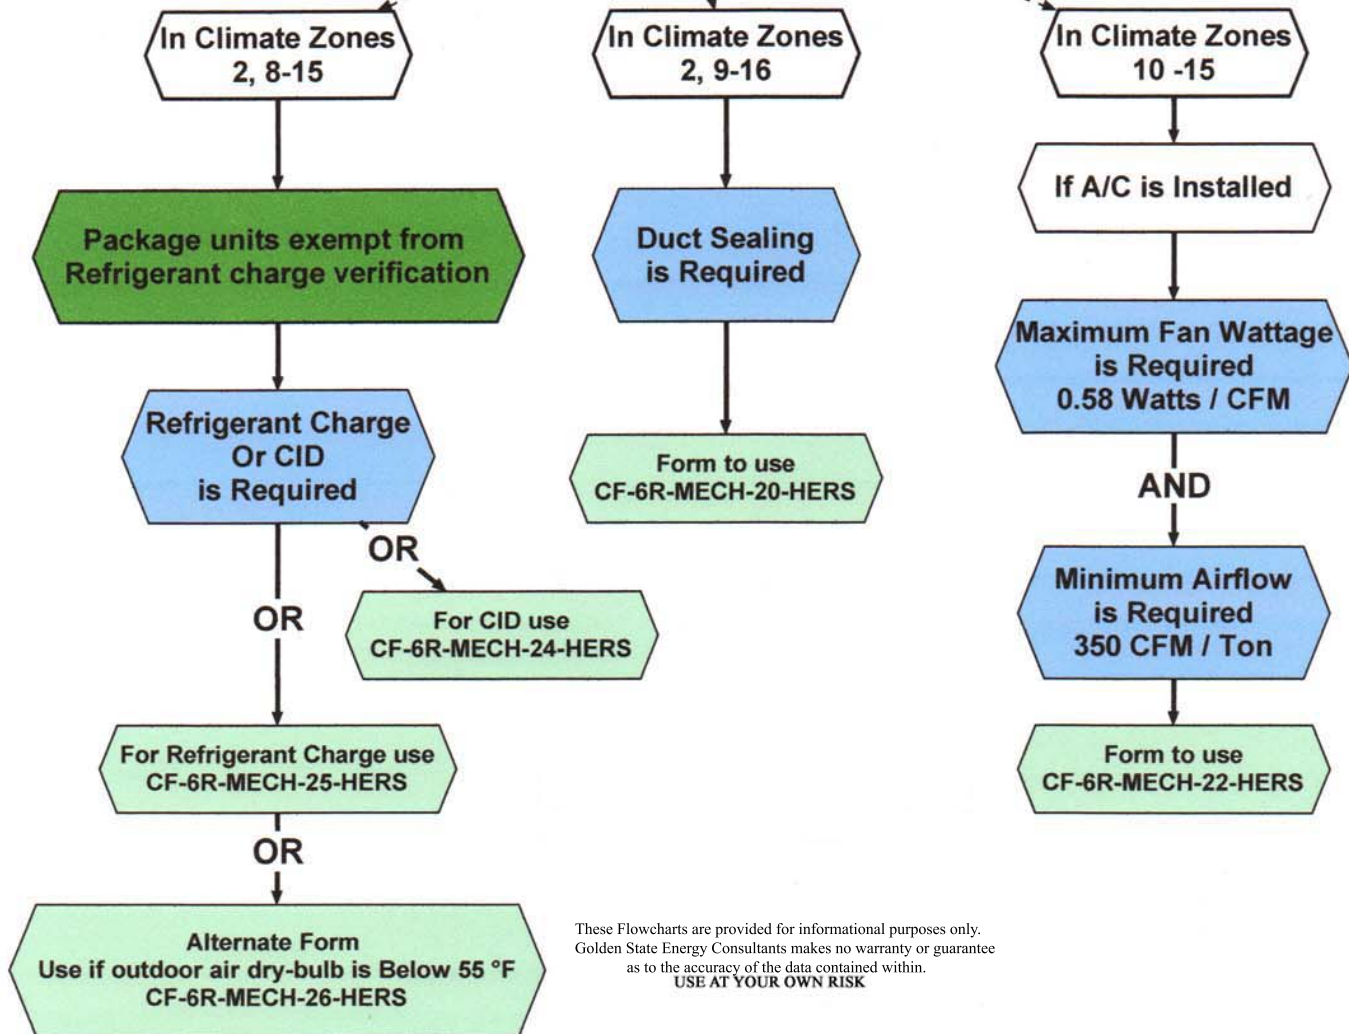

Contact your local building department about additional requirements.

2008 Residential HVAC Change-Outs Duct Testing Flow Chart

These Flowcharts are provided for informational purposes only.
Golden State Energy Consultants makes no warranty or guarantee
as to the accuracy of the data contained within. USE AT YOUR OWN RISK

Contact your local building department about additional requirements.

2008 Residential HVAC Change-Outs Refrigerant Charge

Contact your local building department about additional requirements.

2008 Residential HVAC Change-Outs Completely New System

Equipment, Ducts, etc.

For Building Permits applied for on or after 1/01/2010

Copyright Golden State Energy Consultants 2010

Choose All that Apply to the Job

These Flowcharts are provided for informational purposes only. Golden State Energy Consultants makes no warranty or guarantee as to the accuracy of the data contained within. USE AT YOUR OWN RISK