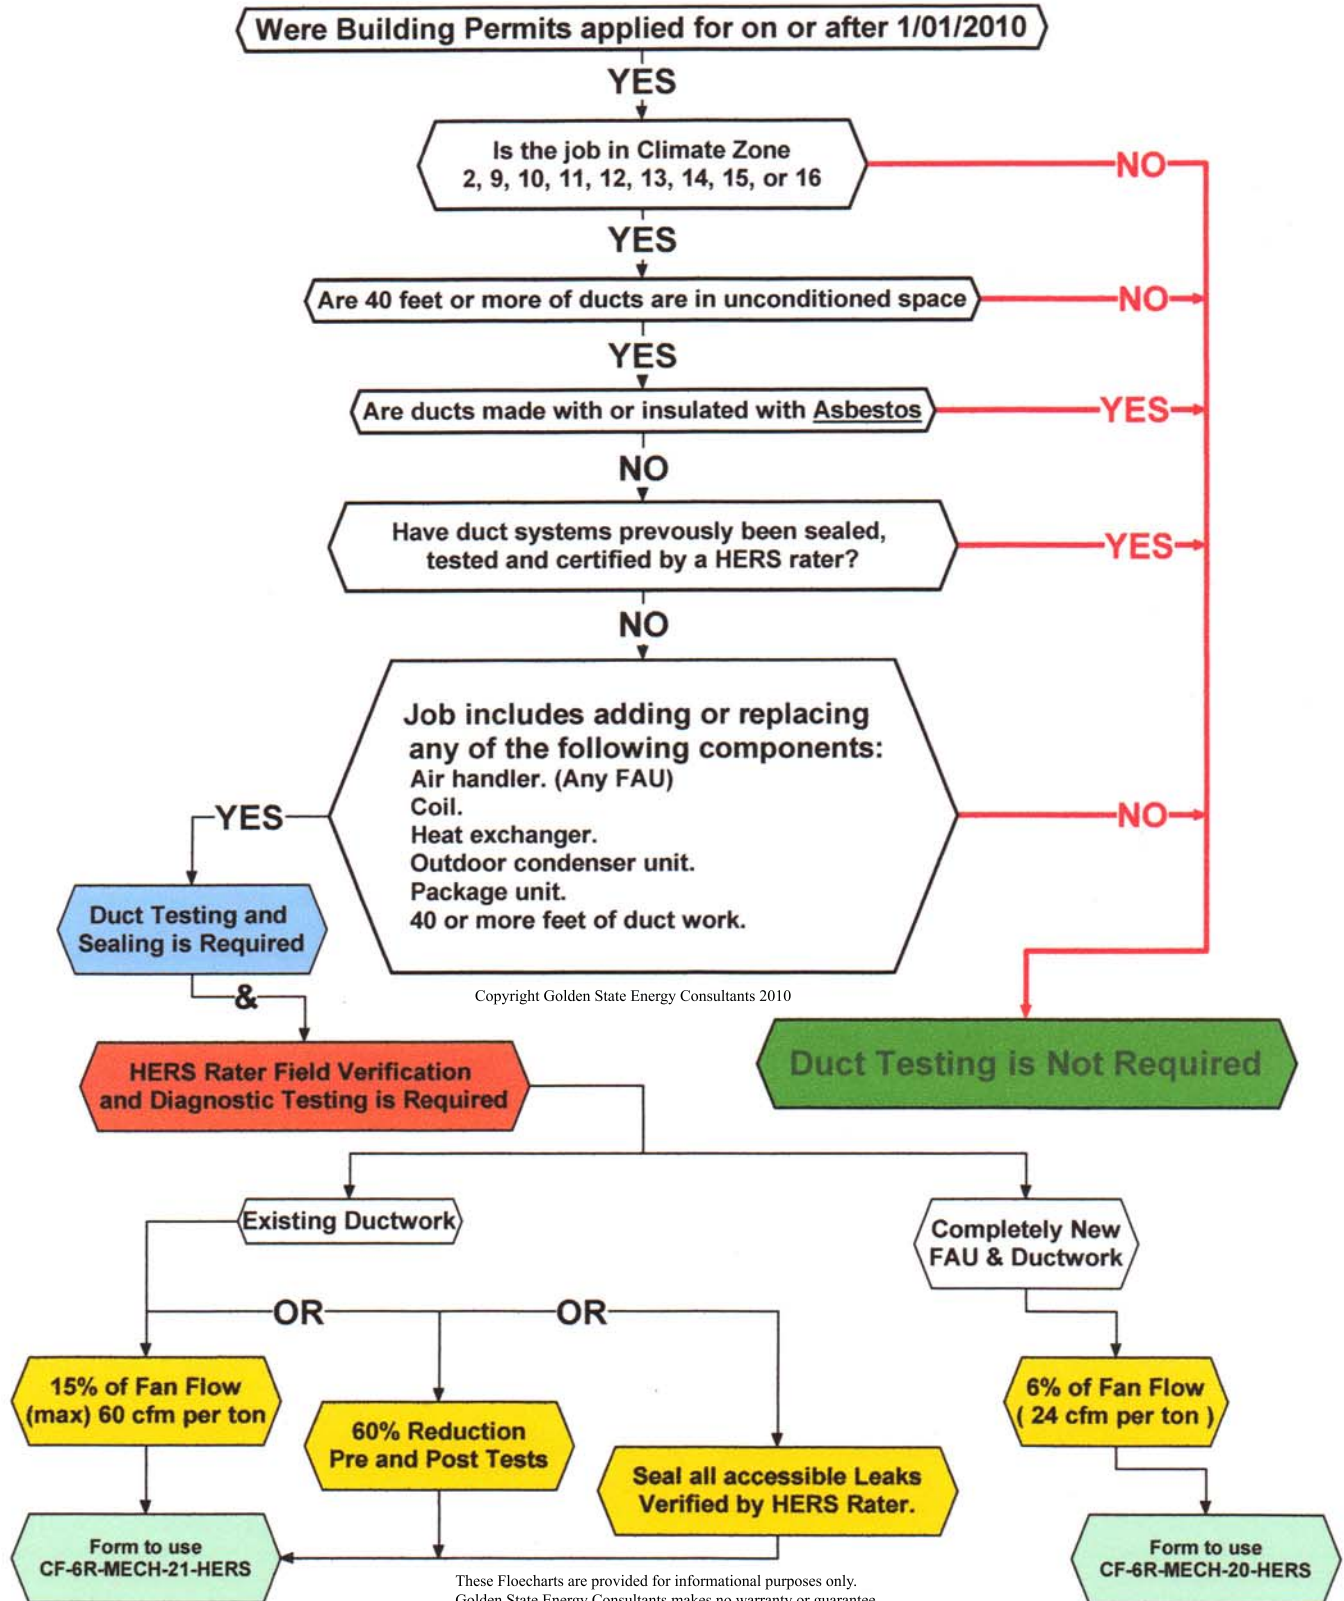

2008 Residential HVAC Change-Outs Duct Testing Flow Chart

These Flowcharts are provided for informational purposes only.
Golden State Energy Consultants makes no warranty or guarantee
as to the accuracy of the data contained within. USE AT YOUR OWN RISK

Contact your local building department about additional requirements.