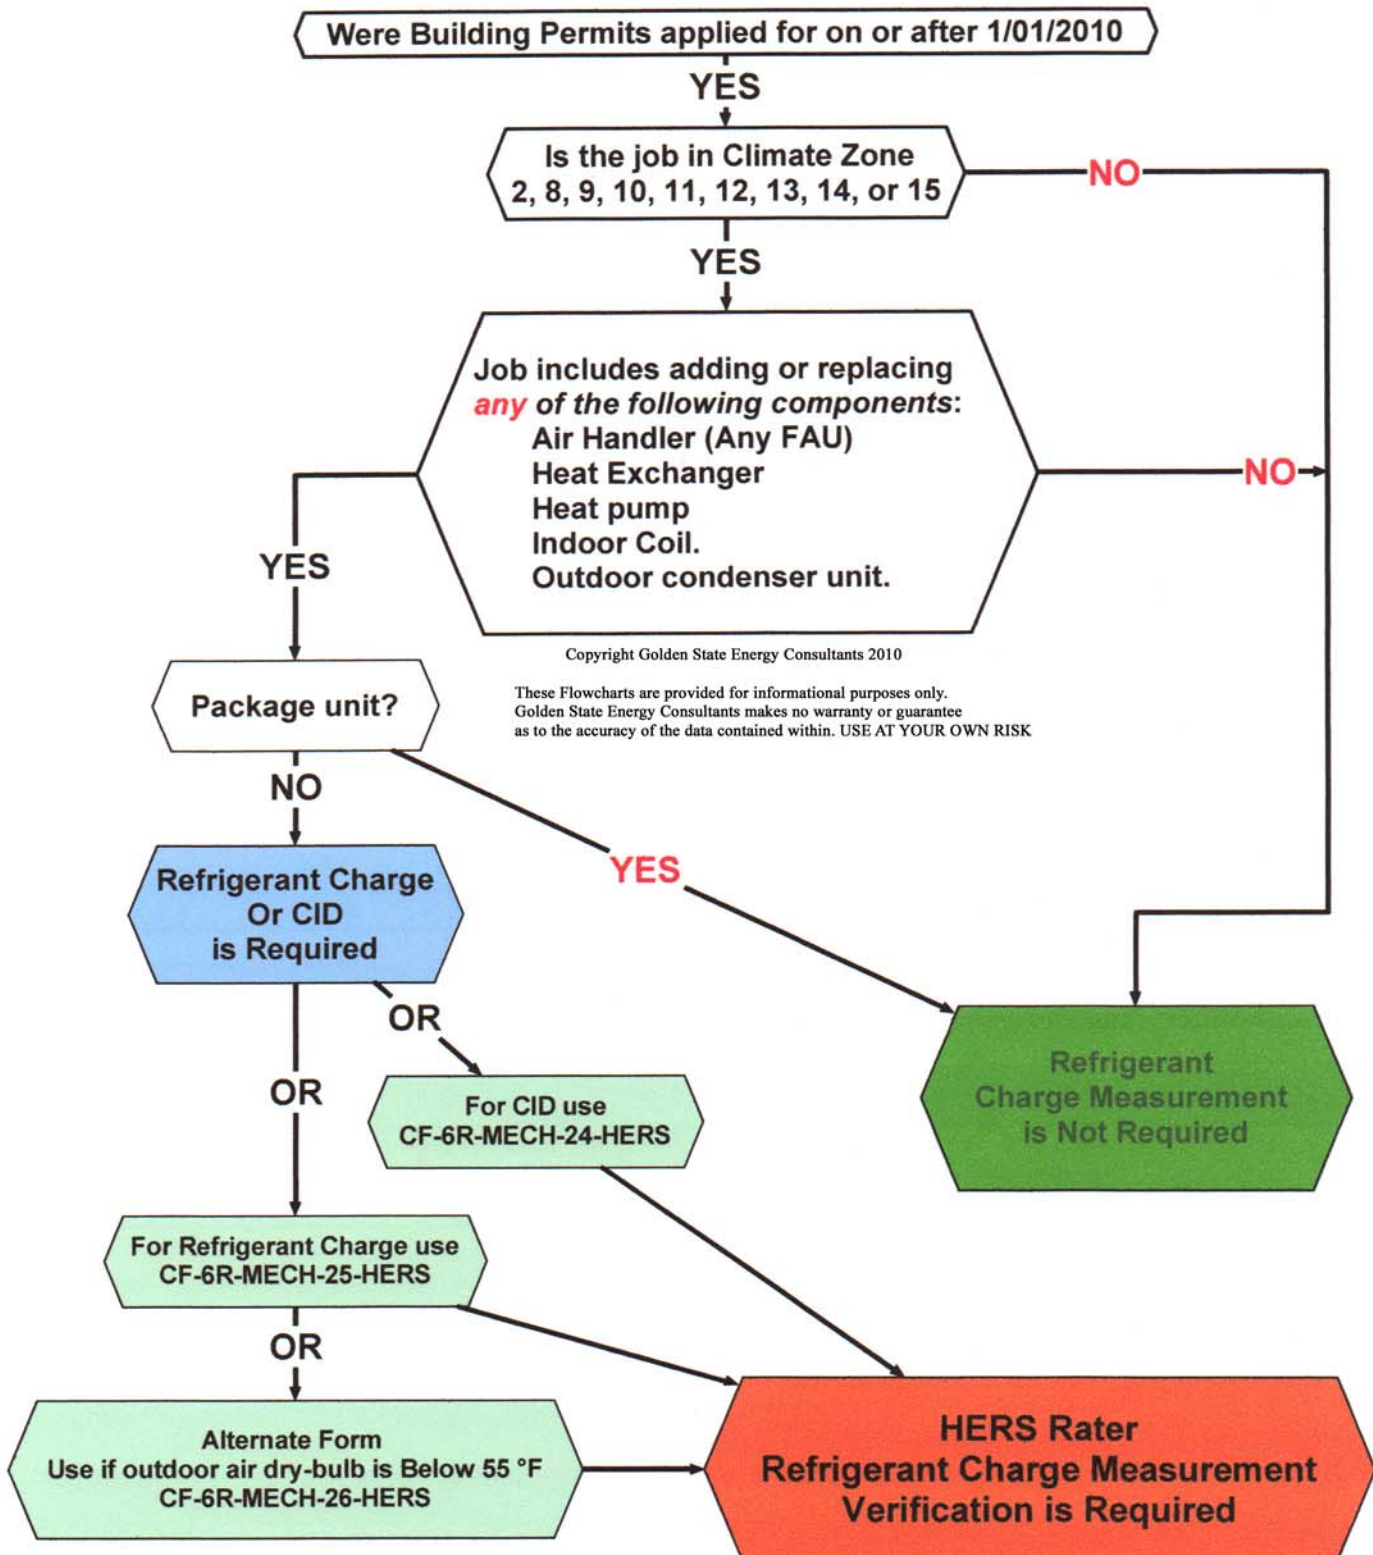

2008 Residential HVAC Change-Outs Refrigerant Charge

Contact your local building department about additional requirements.