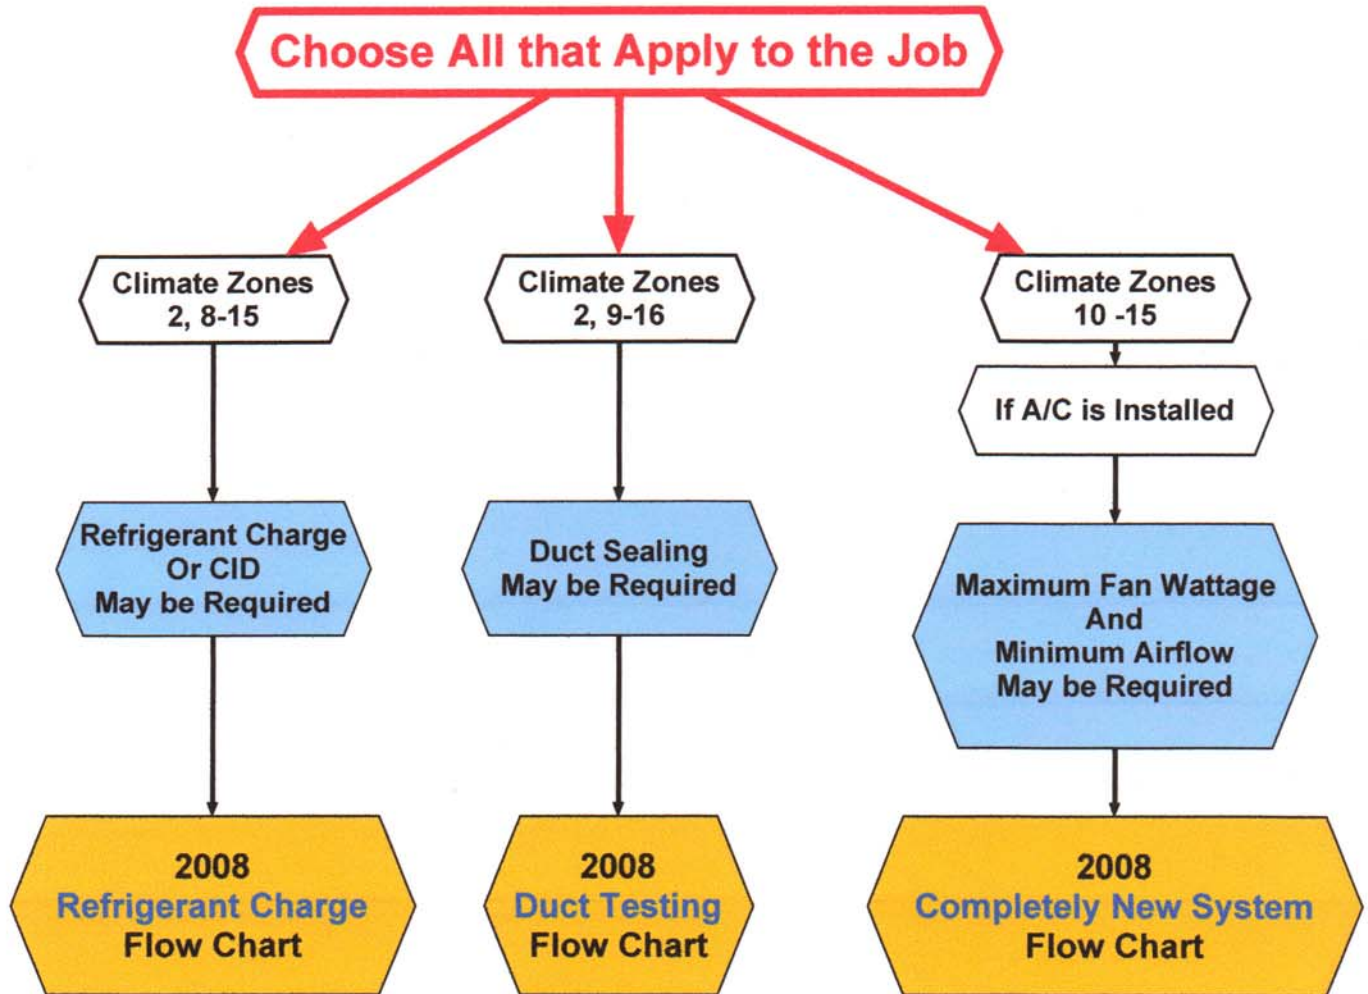

2008 Residential HVAC Change-Outs Flow Chart Guide

For Building Permits applied for on or after 1/01/2010

Copyright Golden State Energy Consultants 2010

These Flowcharts are provided for informational purposes only.
Golden State Energy Consultants makes no warranty or guarantee
as to the accuracy of the data contained within.
USE AT YOUR OWN RISK

Contact your local building department about additional requirements.

2008 Residential HVAC Change-Outs Duct Testing Flow Chart

These Flowcharts are provided for informational purposes only.
Golden State Energy Consultants makes no warranty or guarantee
as to the accuracy of the data contained within. USE AT YOUR OWN RISK